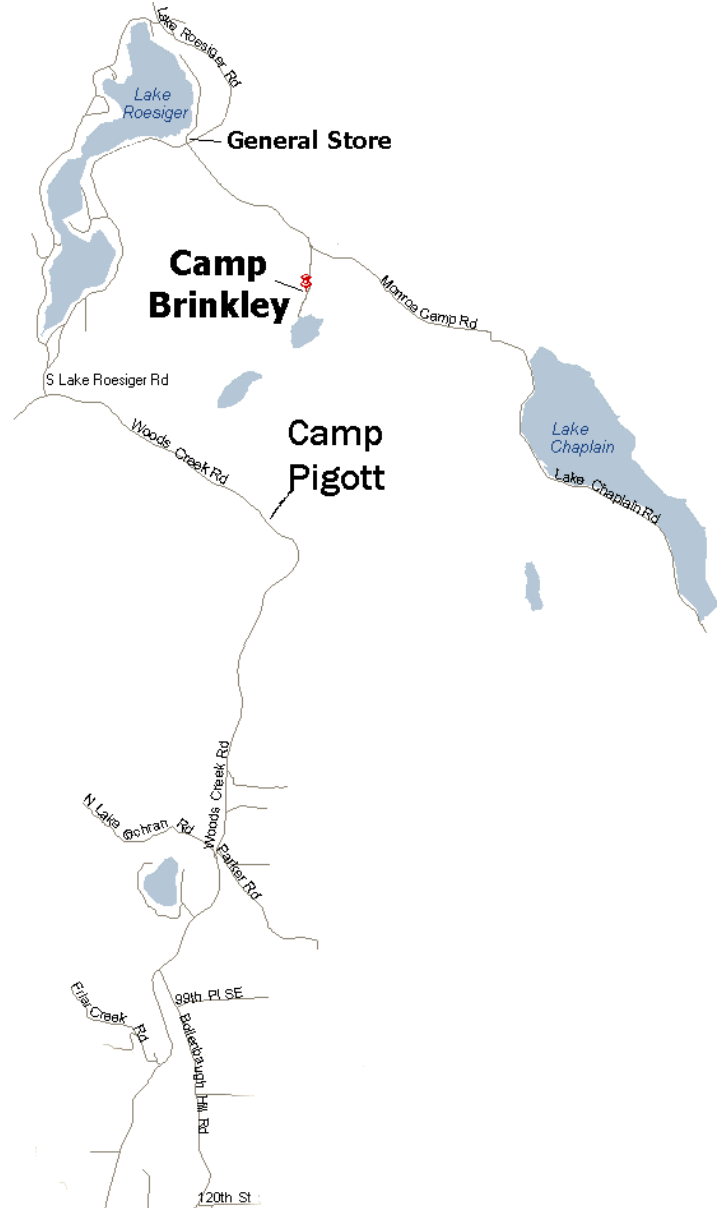

Directions to Camp Brinkley

1. From Seattle take I-405 North to Hwy 522.
2. Take Hwy 522 East to its end at the spotlight where it intersects Hwy 2 in Monroe.
3. Turn LEFT onto Hwy 2 and drive approx. 3/4 mi. A Safeway and McDonalds will be on your left.
4. Turn LEFT onto Woods Creek Road.
5. Continue approx. 10.3 mi. Every time there is a fork in the road-KEEP RIGHT. Turn RIGHT onto S. Lake Roesiger Rd.
6. At the general store (approx 2.5 miles) turn RIGHT onto Monroe Log Camp Rd.
7. In approx. 1.5 miles, keep RIGHT at the Camp Brinkley/Cascade Scout Reservation sign and proceed to the parking lot on the right.

Camp Brinkley
25600-B Monroe Log Camp Rd
Snohomish, WA 98290

Phone: 360-568-6295

To Everett

To Seattle